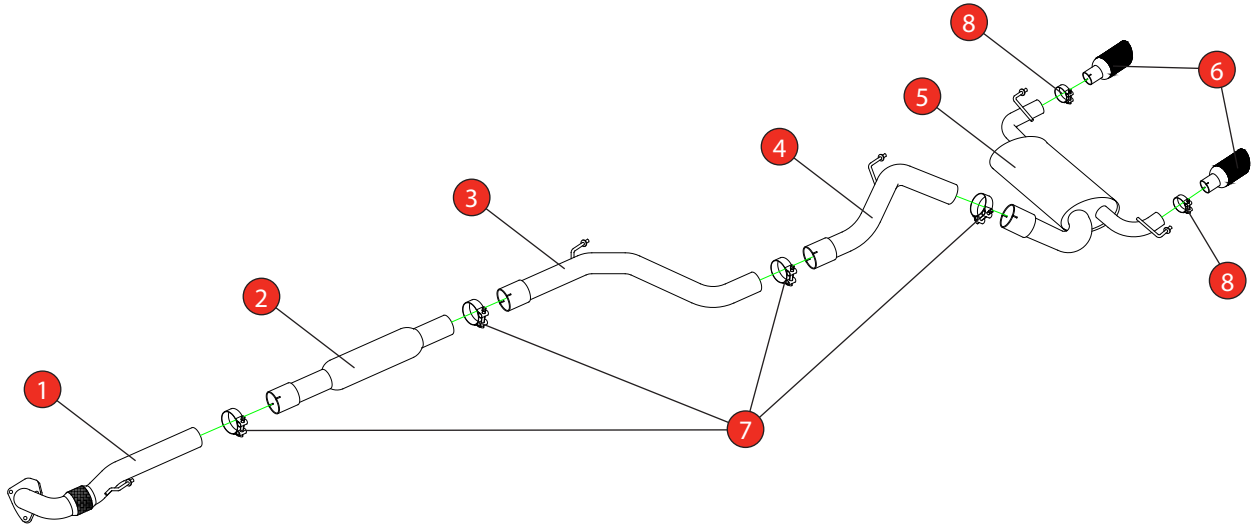

Car	Vauxhall Corsa 'E'VXR	Part No.	SVX064C
Year	2015-Current	Fit Kits	258FK
Notes	Where not supplied use original fittings.	Features	Pipe Diameter:- 76mm / 3"

Estimated Fitting Time: 60 Minutes

NO.	PART NO.	DESCRIPTION	QTY
1	850GM	Front Flex Pipe	1
2	852GM	Resonated Centre Section	1
3	853GM	Link Pipe	1
4	854GM	Rear Link Pipe	1
5	855GM	Rear Silencer	1
6	Z023.10055	Black Ceramic Coated Ø100mm Daytona Trim	2
Fit Kit			
7	Z016.10062	79.2mm Heavy Duty Clamp	4
8	Z016.10064	65.9mm Heavy Duty Clamp	2

E-MARK	N/A
DATE	15/11/16
ISSUE	00
AUTHORISED	M.Ydlibi

NOTE: ENSURE SCORPION SYSTEM IS CLEAR OF MOVING PARTS AND ALL ORIGINAL FUNCTIONS WORK CORRECTLY.

STAY CONNECTED TO RED POWER.